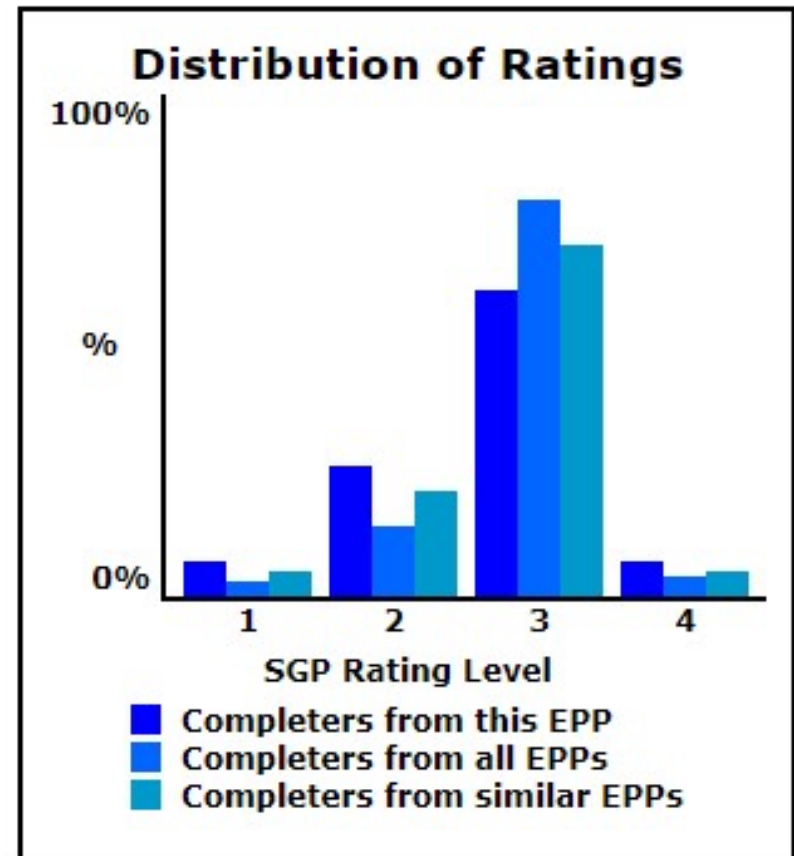

## Student Growth Percentile Ratings - First Academic Year After Program Completion

A total of **46** completers were rated in their first year of employment after program completion:

SGP Rating Level	Completers from this EPP	Completers from all EPPs	Completers from similar EPPs
1	7%	3%	5%
2	26%	14%	21%
3	61%	79%	70%
4	7%	4%	5%

[More information about the SGP](#)

*Last Modified 10/21/2022*