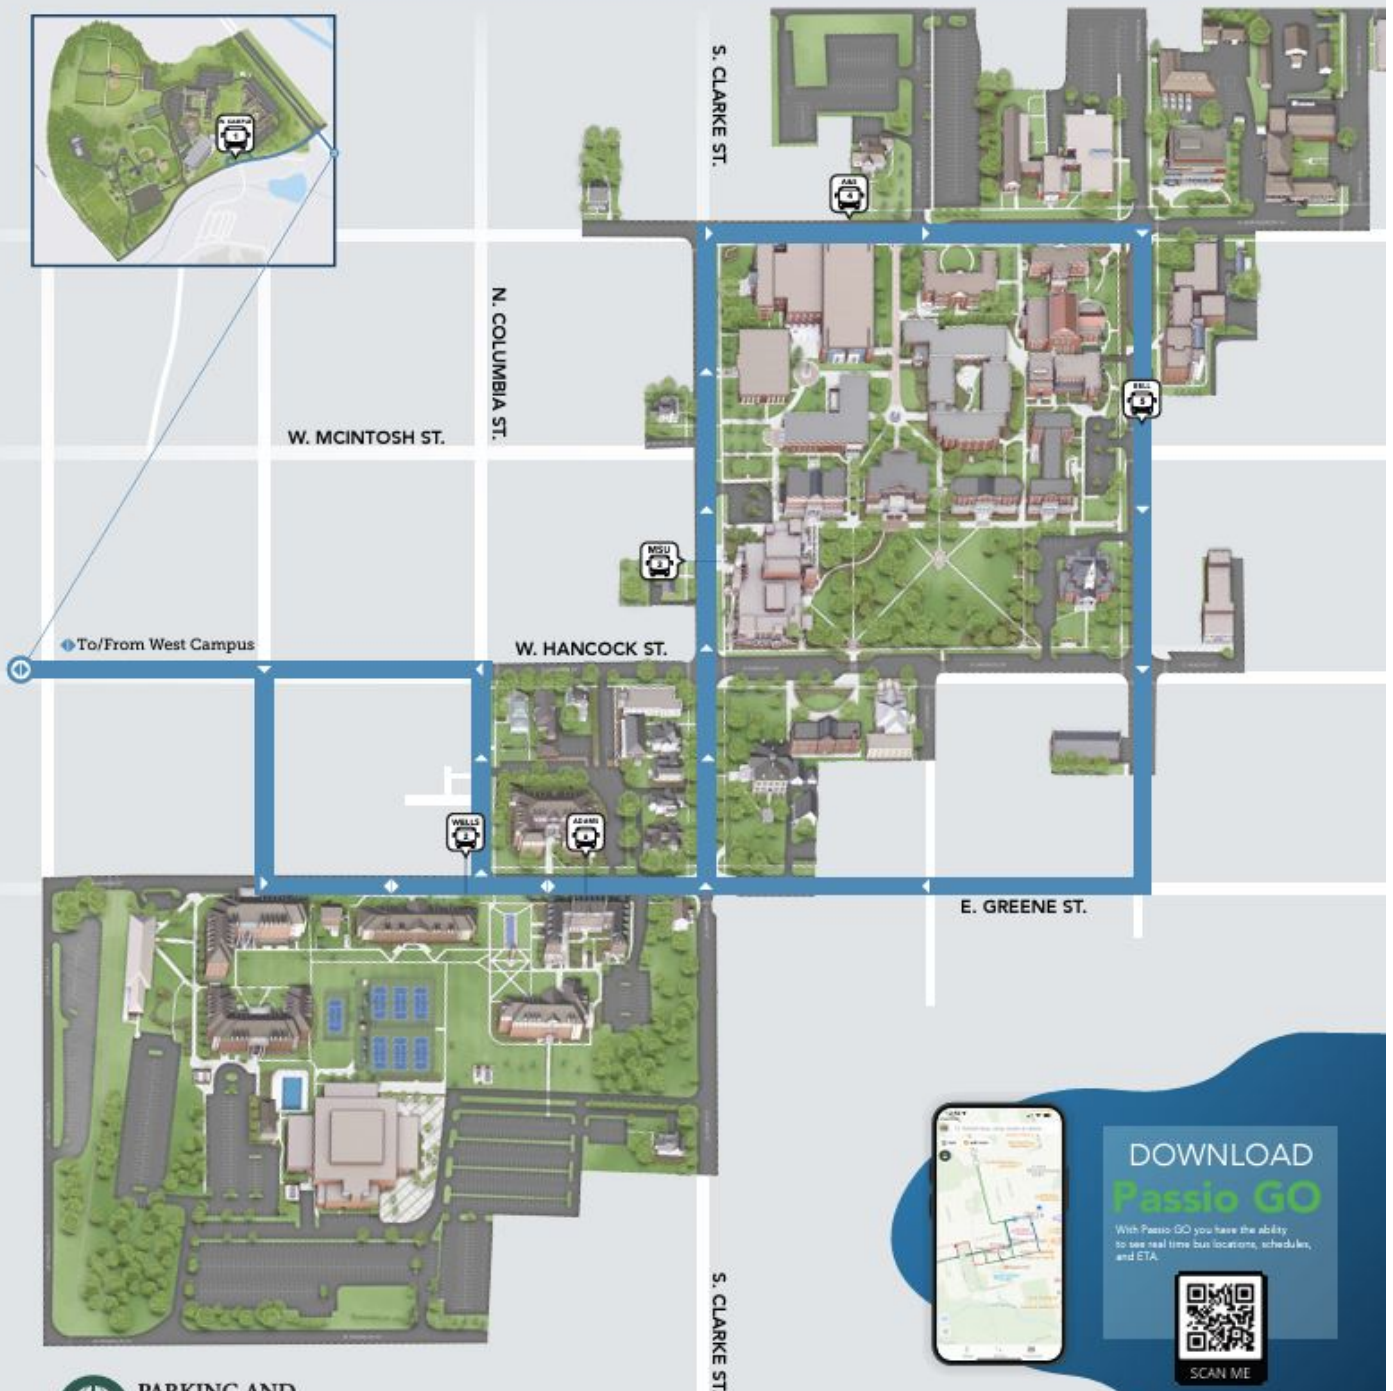

# SHUTTLE SERVICE

## WEST CAMPUS LINE

The West Campus Line services west campus and main campus with shuttle stops including WC, MSU, Library, and Bell Hall.

	<b>Monday – Thursday</b>	<b>Friday</b>	
	7:20 a.m. - 5:30 p.m. (every 6-15 minutes) 5:30 p.m. - 10:30 p.m. (every 30 minutes)	7:20 am – 5:30 pm (every 6-15 minutes) 5:30 pm – 8:30 pm (every 30 minutes)	
	<b>Labor Day – Sept. 2, 2024 // Thanksgiving Break – Nov. 27-29, 2024</b>		
	<b>Reduced Service</b> Fall Break – Oct. 14 & 15, 2024	<b>First Day of Service</b> Aug. 15, 2024	<b>Last Day of Service</b> Dec. 13, 2024

DOWNLOAD  
**Passio GO**

With Passio GO you have the ability to see real time bus locations, schedules, and ETA.

SCAN ME