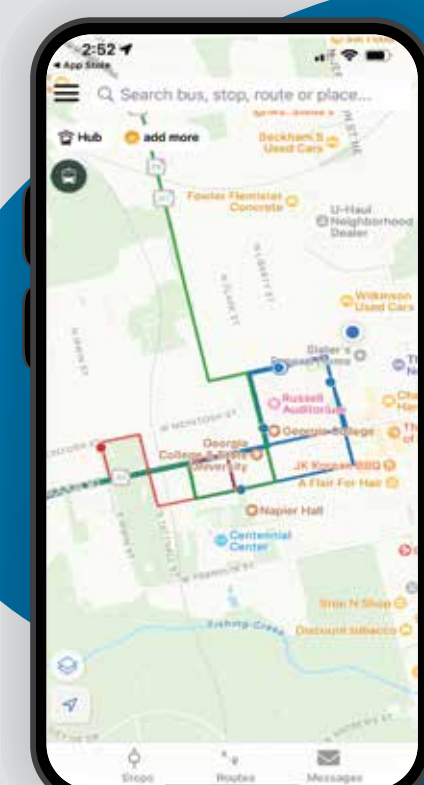

SHUTTLE SERVICE

WEST CAMPUS LINE

The West Campus Line services west campus and main campus with shuttle stops including WC, MSU, Library, and Bell Hall.

Monday – Thursday

7:20 a.m. - 5:30 p.m.
5:30 p.m. - 10:30 p.m.

DOWNLOAD
Passio GO

With Passio GO you have the ability to see real time bus locations, schedules, and ETA.

SCAN ME