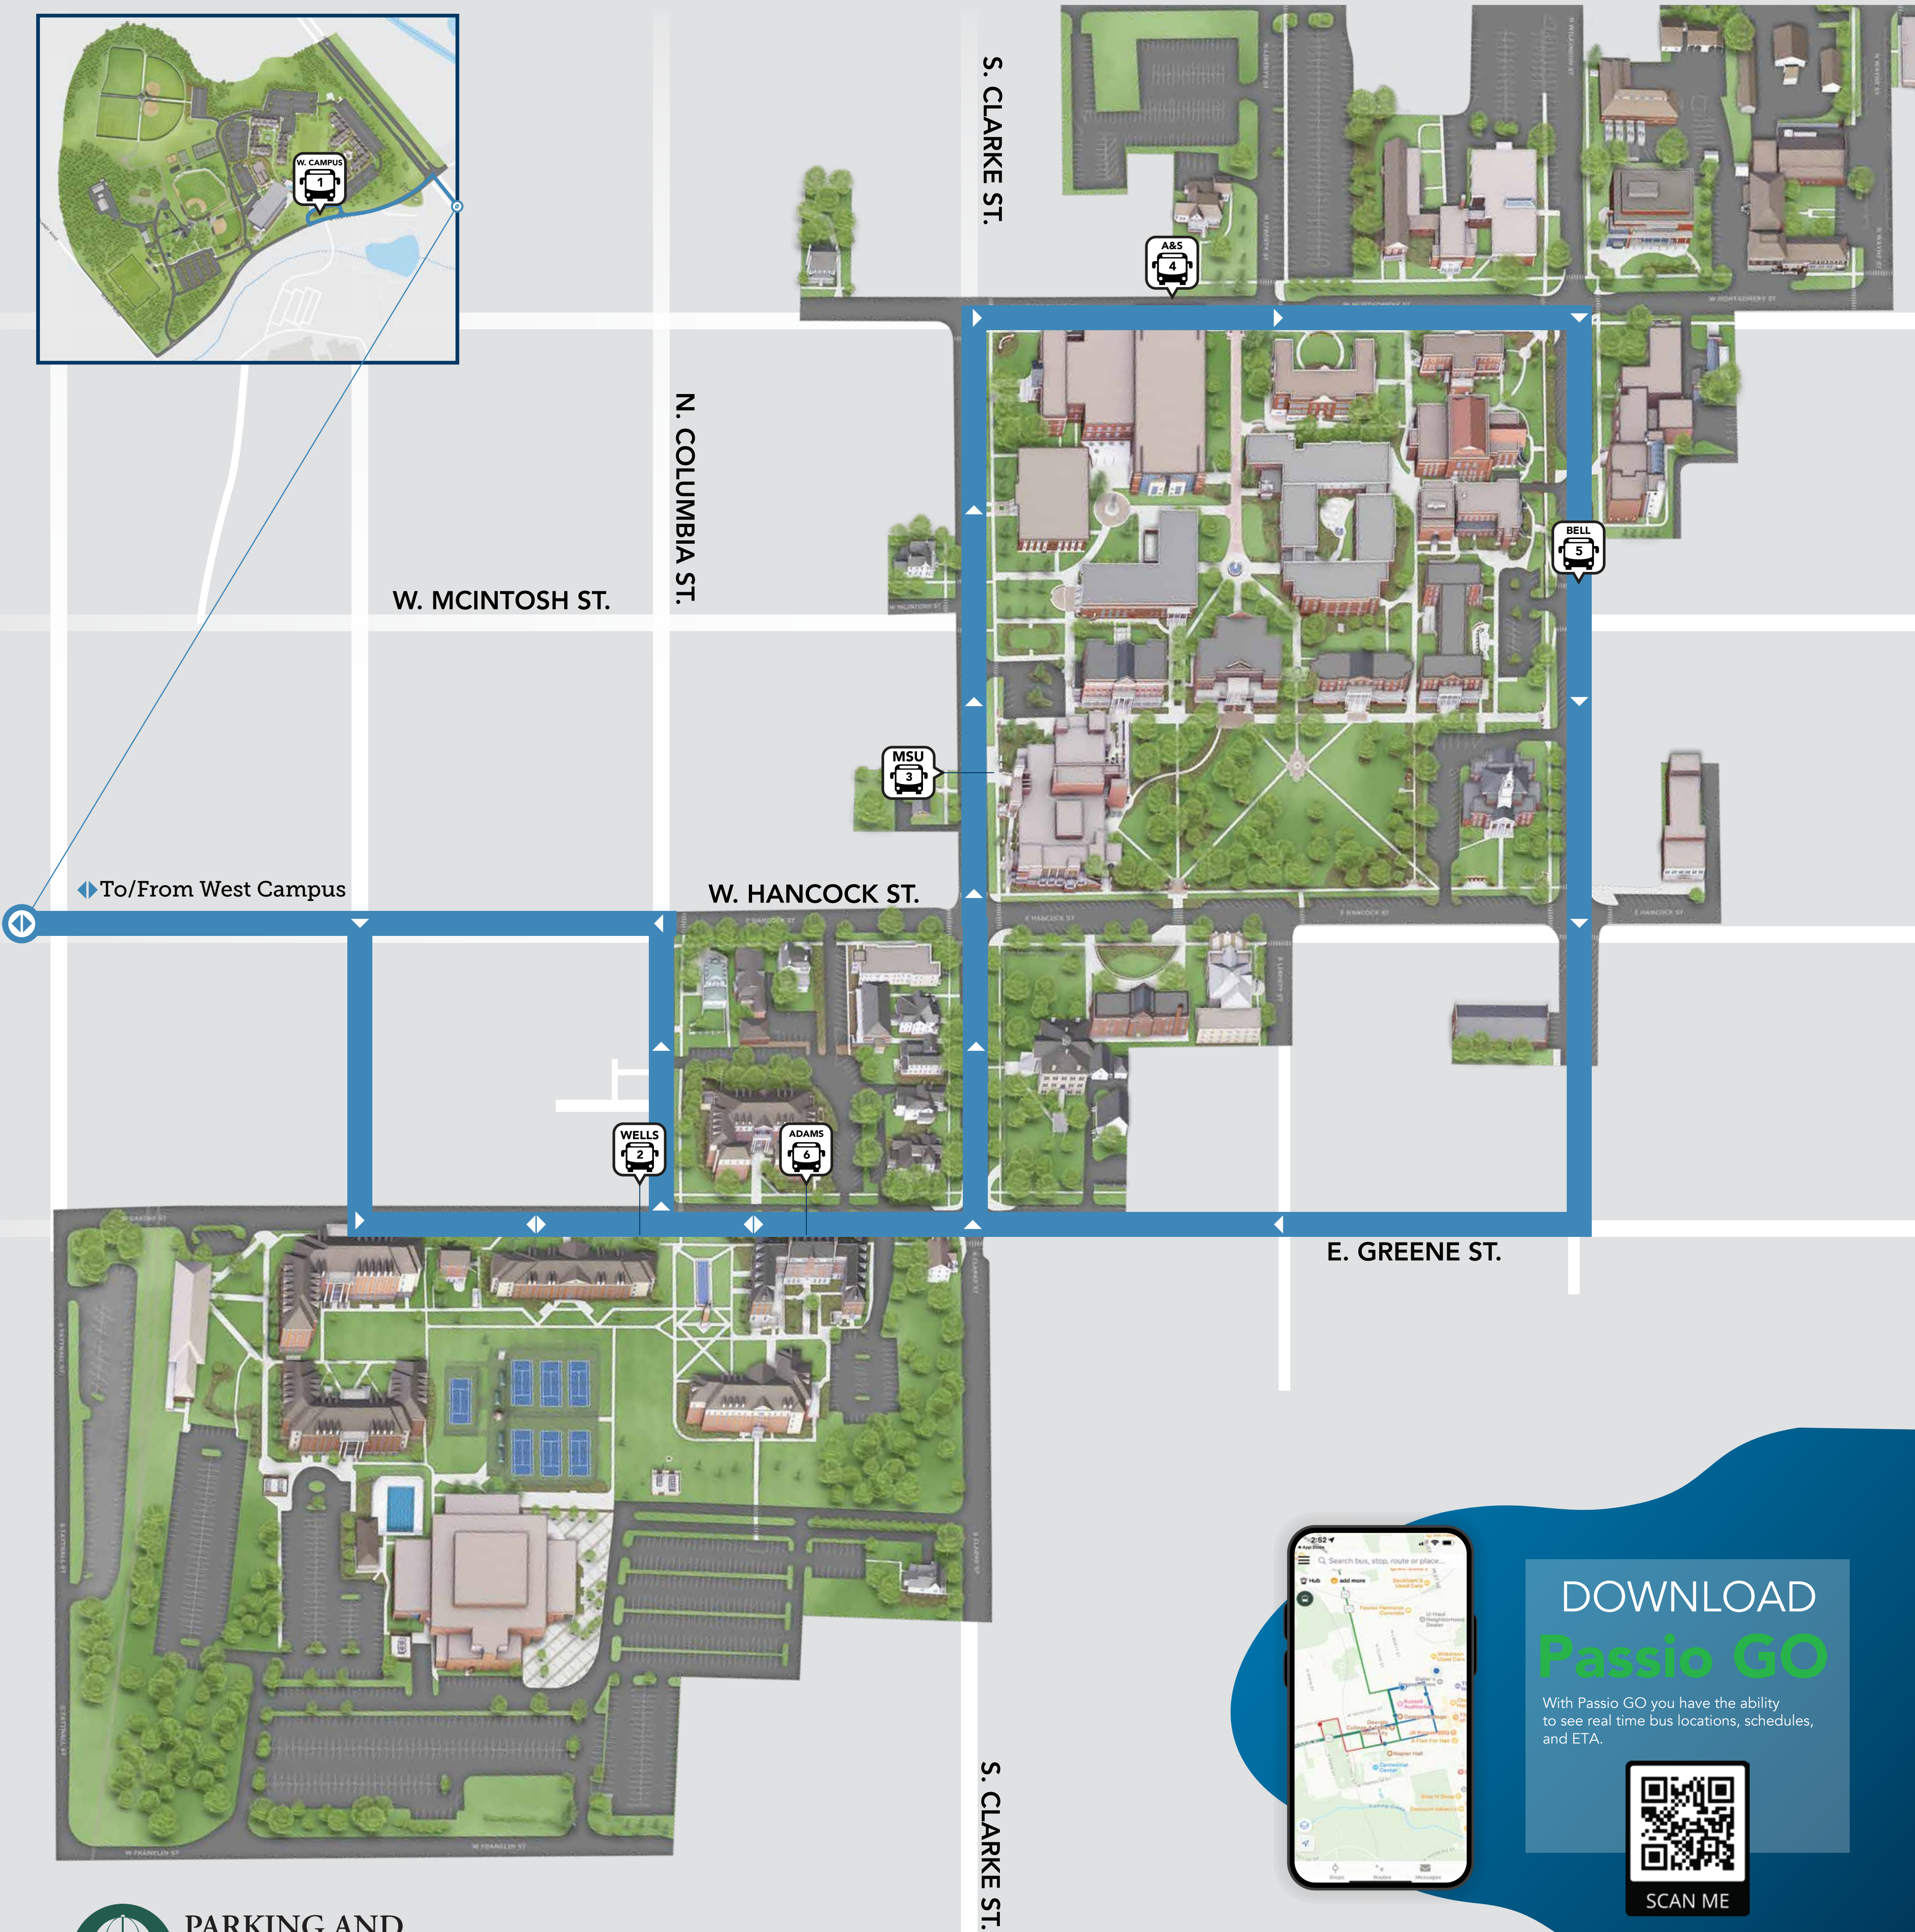

SHUTTLE SERVICE

WEST CAMPUS LINE

The West Campus Line services west campus and main campus with shuttle stops including WC, MSU, Library, and Bell Hall.

Monday – Thursday

7:20 a.m. - 5:30 p.m.
5:30 p.m. - 10:30 p.m.

Friday

7:20 am – 5:30 pm
5:30 pm – 8:30 pm

Saturday - Sunday

10:30 a.m – 2:30 p.m
3:30 p.m to 8:30 p.m (every 30 minutes)

Reduced Service
Jan. 20, March 17-21 2025

First Day of Service
Jan. 13, 2025

Last Day of Service
May. 9, 2025

DOWNLOAD
Passio GO

With Passio GO you have the ability to see real time bus locations, schedules, and ETA.

SCAN ME